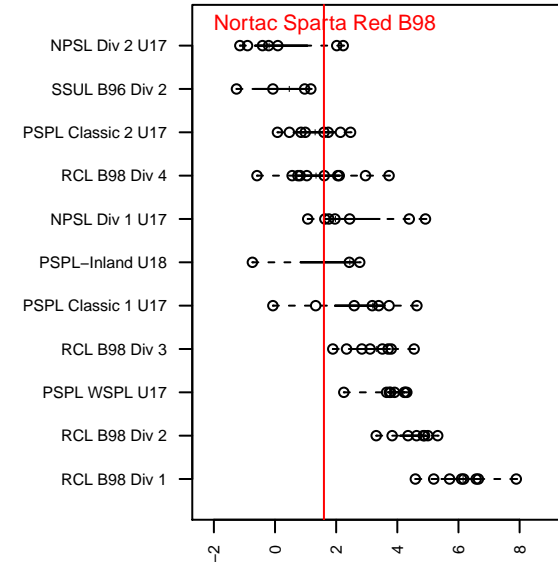

# Nortac Sparta Red B98

FC Tacoma  
 Tacoma, WA  
 B98 total strength=1409  
 attack=16.34 defense=4.16  
 fall league = PSPL Classic 2 U17  
 notes= Nortac Sparta Red -> FC  
 Tacoma Blue -> Nortac  
 Sparta Red

alt names used:  
 Sparta 98 Red  
 NORTAC SPARTA B98 Red  
 NORTAC FC TACOMA B98 BLUE (WA)  
 NORTAC B98 BLUE (WA)

Venues played:  
 2015 Blast Off BU16-17  
 2015 PSPL Classic 2 U17  
 2015 WA Cup HS Gold U17

**attack and defense variance (black dot)  
relative to other teams  
and top 10 in region**

**attack and defense rating  
relative to others at age  
and all opponents in last 13 months**

**Performance relative to 13 month average**