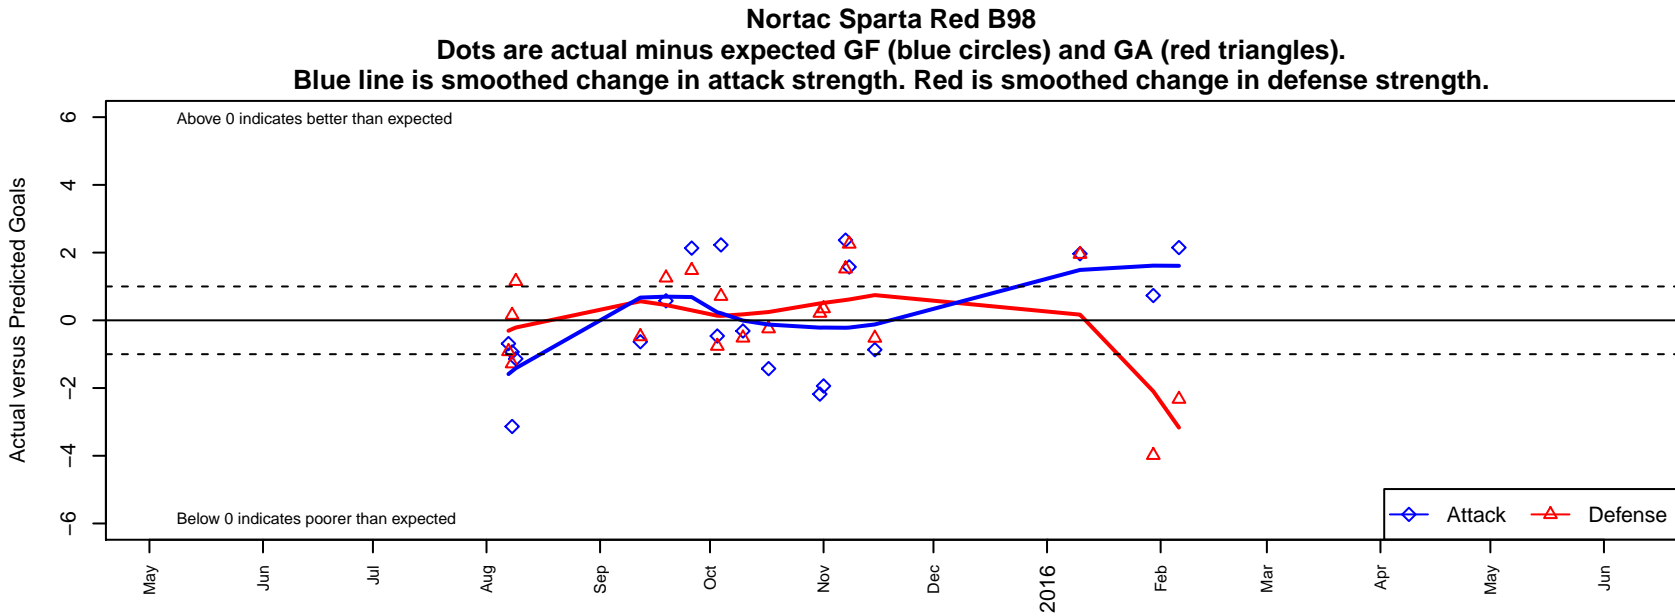

# Nortac Sparta Red B98

FC Tacoma  
 Tacoma, WA  
 B98 total strength=1409  
 attack=16.34 defense=4.16  
 fall league = PSPL Classic 2 U17  
 notes= Nortac Sparta Red -> FC  
 Tacoma Blue -> Nortac  
 Sparta Red

**attack and defense variance (black dot)  
relative to other teams  
and top 10 in region**

**attack and defense rating  
relative to others at age  
and all opponents in last 13 months**

**Performance relative to 13 month average**